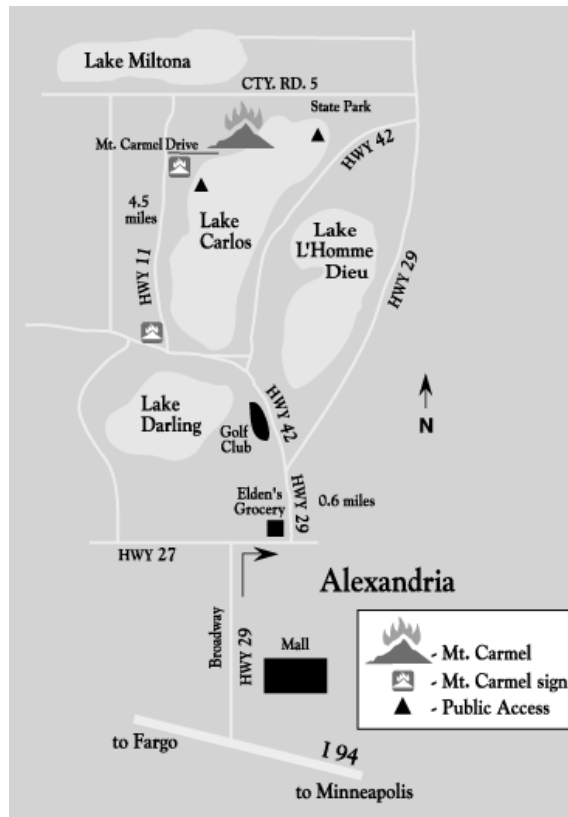

## DIRECTIONS TO MT. CARMEL FROM I-94

- Exit Hwy. 29 (Broadway) and continue through Alexandria.
- Turn right on Third Avenue (Hwy. 29 ), then left at Elden's grocery store (still Hwy. 29).
- Continue 6/10 of a mile, turn left onto Hwy 42.
- Continue 2 miles on Hwy 42 passing the Alexandria Golf Club.
- When Hwy 42 curves to the right, follow Hwys 11 & 34 straight ahead. Continue approximately one mile across the Lake Carlos/Lake Darling bridge.
- Turn right onto Hwy 11. Continue 4½ s to the Mt. Carmel sign on the right.
- Turn right onto Mt. Carmel Drive. Continue ½ mile to the large Mount Carmel entrance sign.