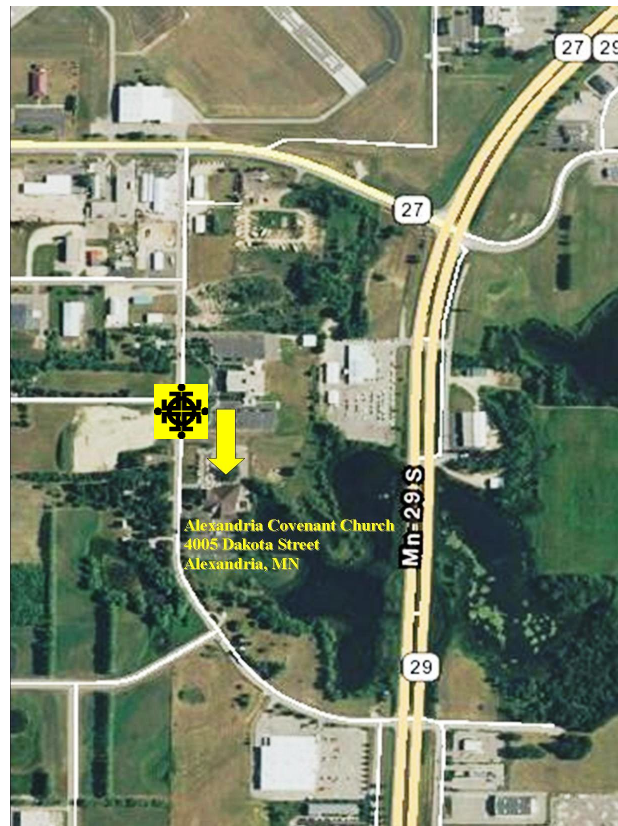

Dr. Carl & Betsy Armerding
Regent College

“Dean Sherman provides the would-be warrior with a wealth of warfare expertise that I am convinced will help equip a host of concerned believers for far greater effectiveness in fighting a war upon which hangs the destiny of nations.”

Dick Eastman, President
Every Home For Christ

“Dean Sherman is a powerful commentator with an explosive subject that is relevant to our day and dynamically presented. I’ve know Dean for more than 30 years. His character and his life as a man of God have made an impact on every continent.”

Loren Cunningham, Founder
Youth With A Mission

PASTOR KARL KRUSE

In 2000, God brought Pastor Karl into partnership with the ministry of *Prayer Watch International (PWI)* where he has served as a teacher and leader in prayer schools and conferences in the United States, Europe and Africa.

Pastor Karl now serves with PWI as the Upper Midwest Regional Director. In 1988, Pastor Karl received his Master of Divinity degree from Wartburg Seminary (Dubuque, IA). Currently, Karl is enrolled in the Doctor of Ministry program at Bethel Seminary (St. Paul, MN) with an emphasis in Spiritual Formation.

To learn more about the ministry of PWI, go online to:
WWW.PRAYERWATCH.NET

Pastor Karl Kruse
Prayer Watch International
6562 Kingfisher Lane
Eden Prairie, MN 55346-1830

(952) 484-8694

PWIKARL@AOL.COM